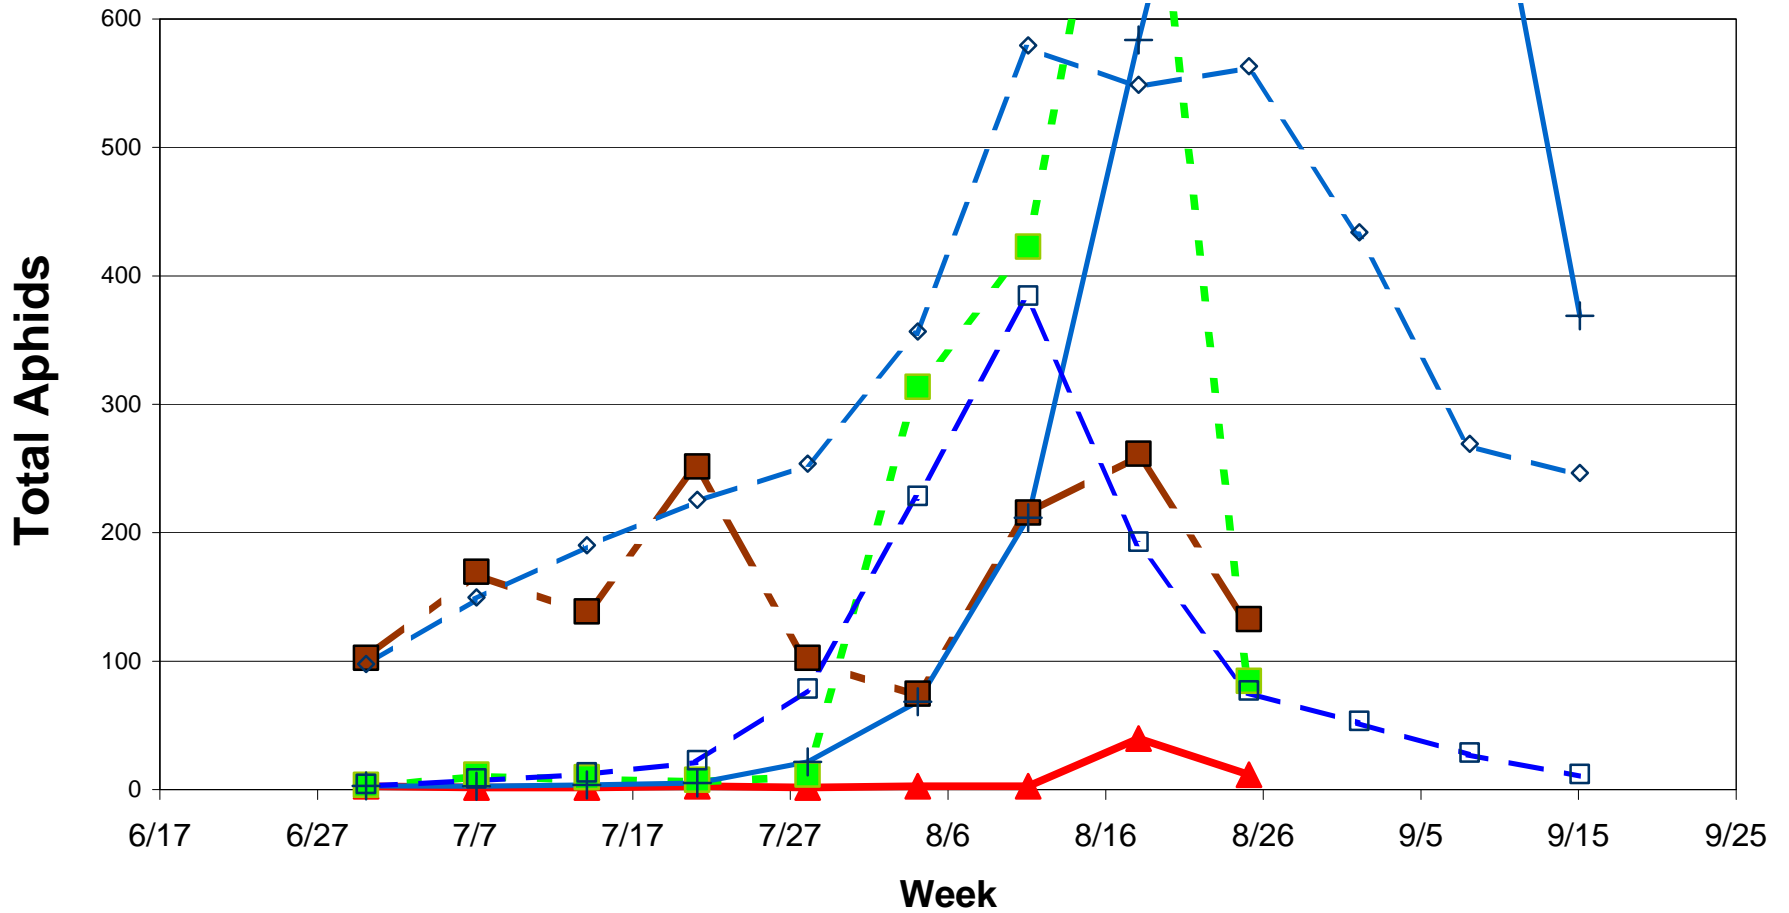

Historic Average Captures

Green Peach, Potato and Miscellaneous Aphids

▲ GPA 08 ■ PA 08 ■ Misc 08 + GPA Avg □ PA Avg ◇ Misc Avg